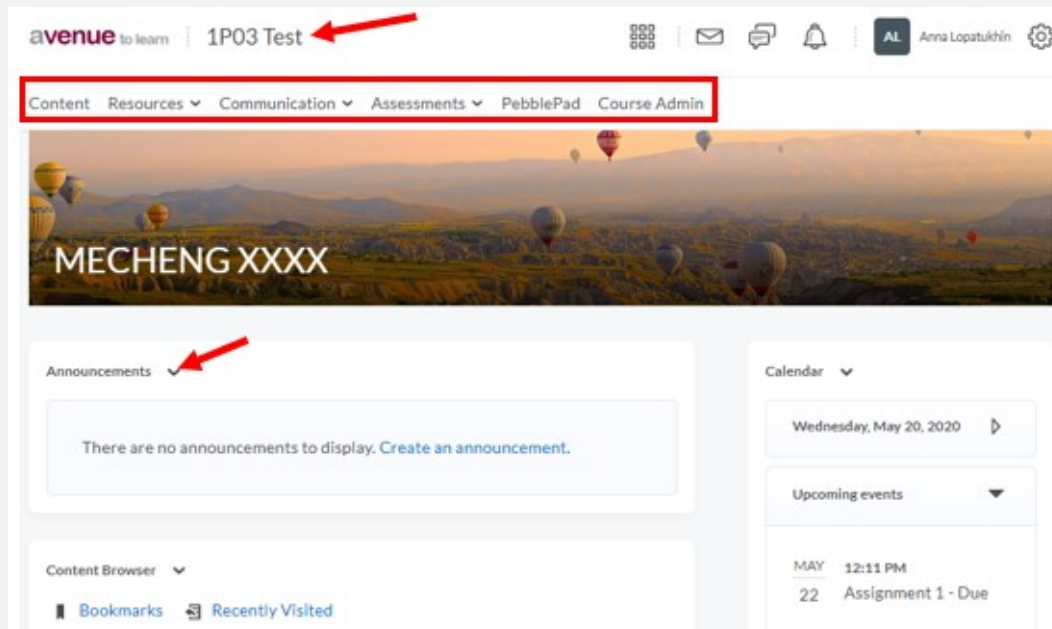

# 1.1 Navigating Avenue

This tutorial briefly discusses the Avenue interface. Future tutorials go into detail about important features.

## STEP 1

Below, you see the Avenue home page. You can see any announcements you've made, a content browser, and assessment updates to the right.

### Navigation Tips:

To always return to the home page, select the name of your course located at the very top.

Selecting drop down arrows throughout Avenue gives you access to additional settings.

**Content:** Upload and organize all content you share with students.